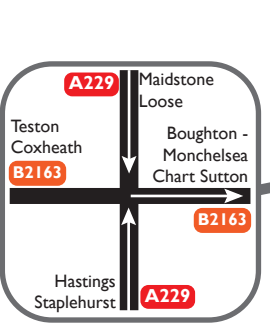

Lested Farm

Plough Wents Road
Chart Sutton
Maidstone
Kent
ME17 3SA

01622 843133

environmentfirst ltd

Dan Mackelden Ltd

Farm Entrance

Offices Entrance

TO MAIDSTONE **TO COXHEATH** **TO LINTON, STAPLEHURST, CRANBROOK** **TO HEADCORN, TENTERDEN**