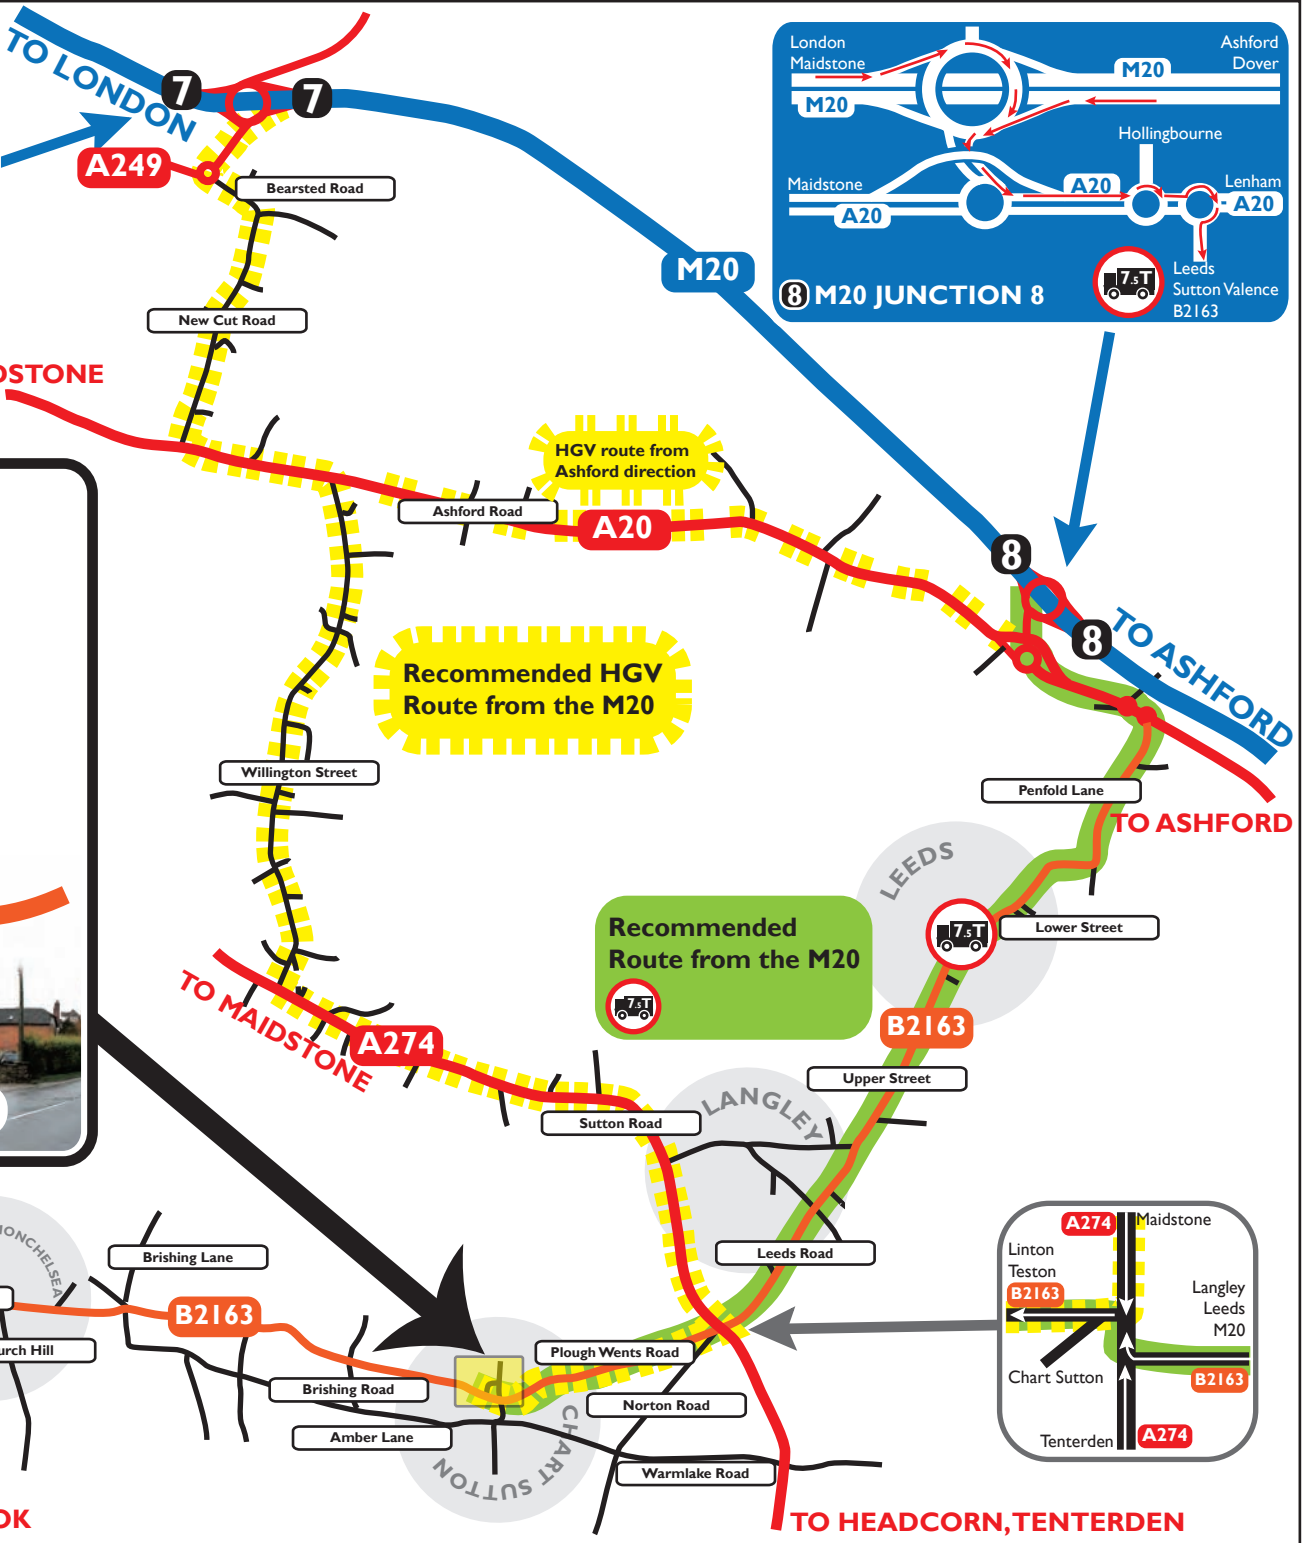

Lested Farm

Plough Wents Road
Chart Sutton
Maidstone
Kent
ME17 3SA

01622 843133

environmentfirst ltd

Dan Mackelden Ltd

Farm Entrance

Offices Entrance

TO MAIDSTONE **TO COXHEATH** **TO LINTON, STAPLEHURST, CRANBROOK** **TO HEADCORN, TENTERDEN**