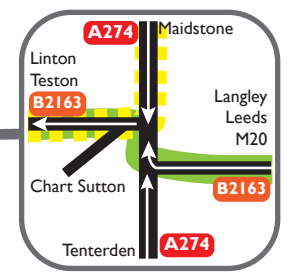

Lested Farm

Plough Wents Road
Chart Sutton
Maidstone
Kent
ME17 3SA

01622 843133

environmentfirst ltd

Dan Mackelden Ltd

Farm Entrance

Offices Entrance

TO MAIDSTONE **TO COXHEATH** **TO LINTON, STAPLEHURST, CRANBROOK** **TO HEADCORN, TENTERDEN**