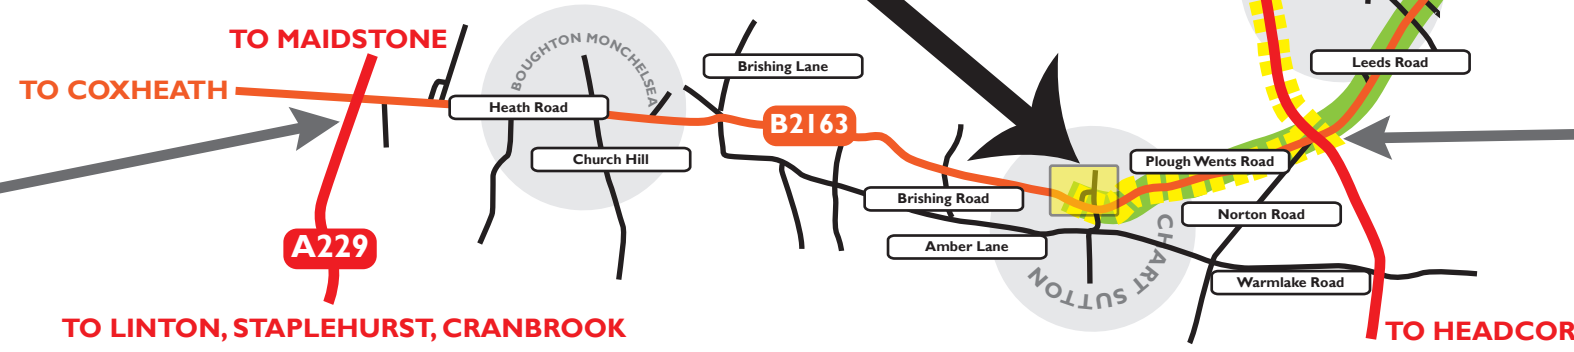

Lested Farm

Plough Wents Road
Chart Sutton
Maidstone
Kent
ME17 3SA

01622 843133

environmentfirst ltd

Dan Mackelden Ltd

Farm Entrance

Offices Entrance

TO MAIDSTONE **TO COXHEATH** **TO LINTON, STAPLEHURST, CRANBROOK** **TO HEADCORN, TENTERDEN**